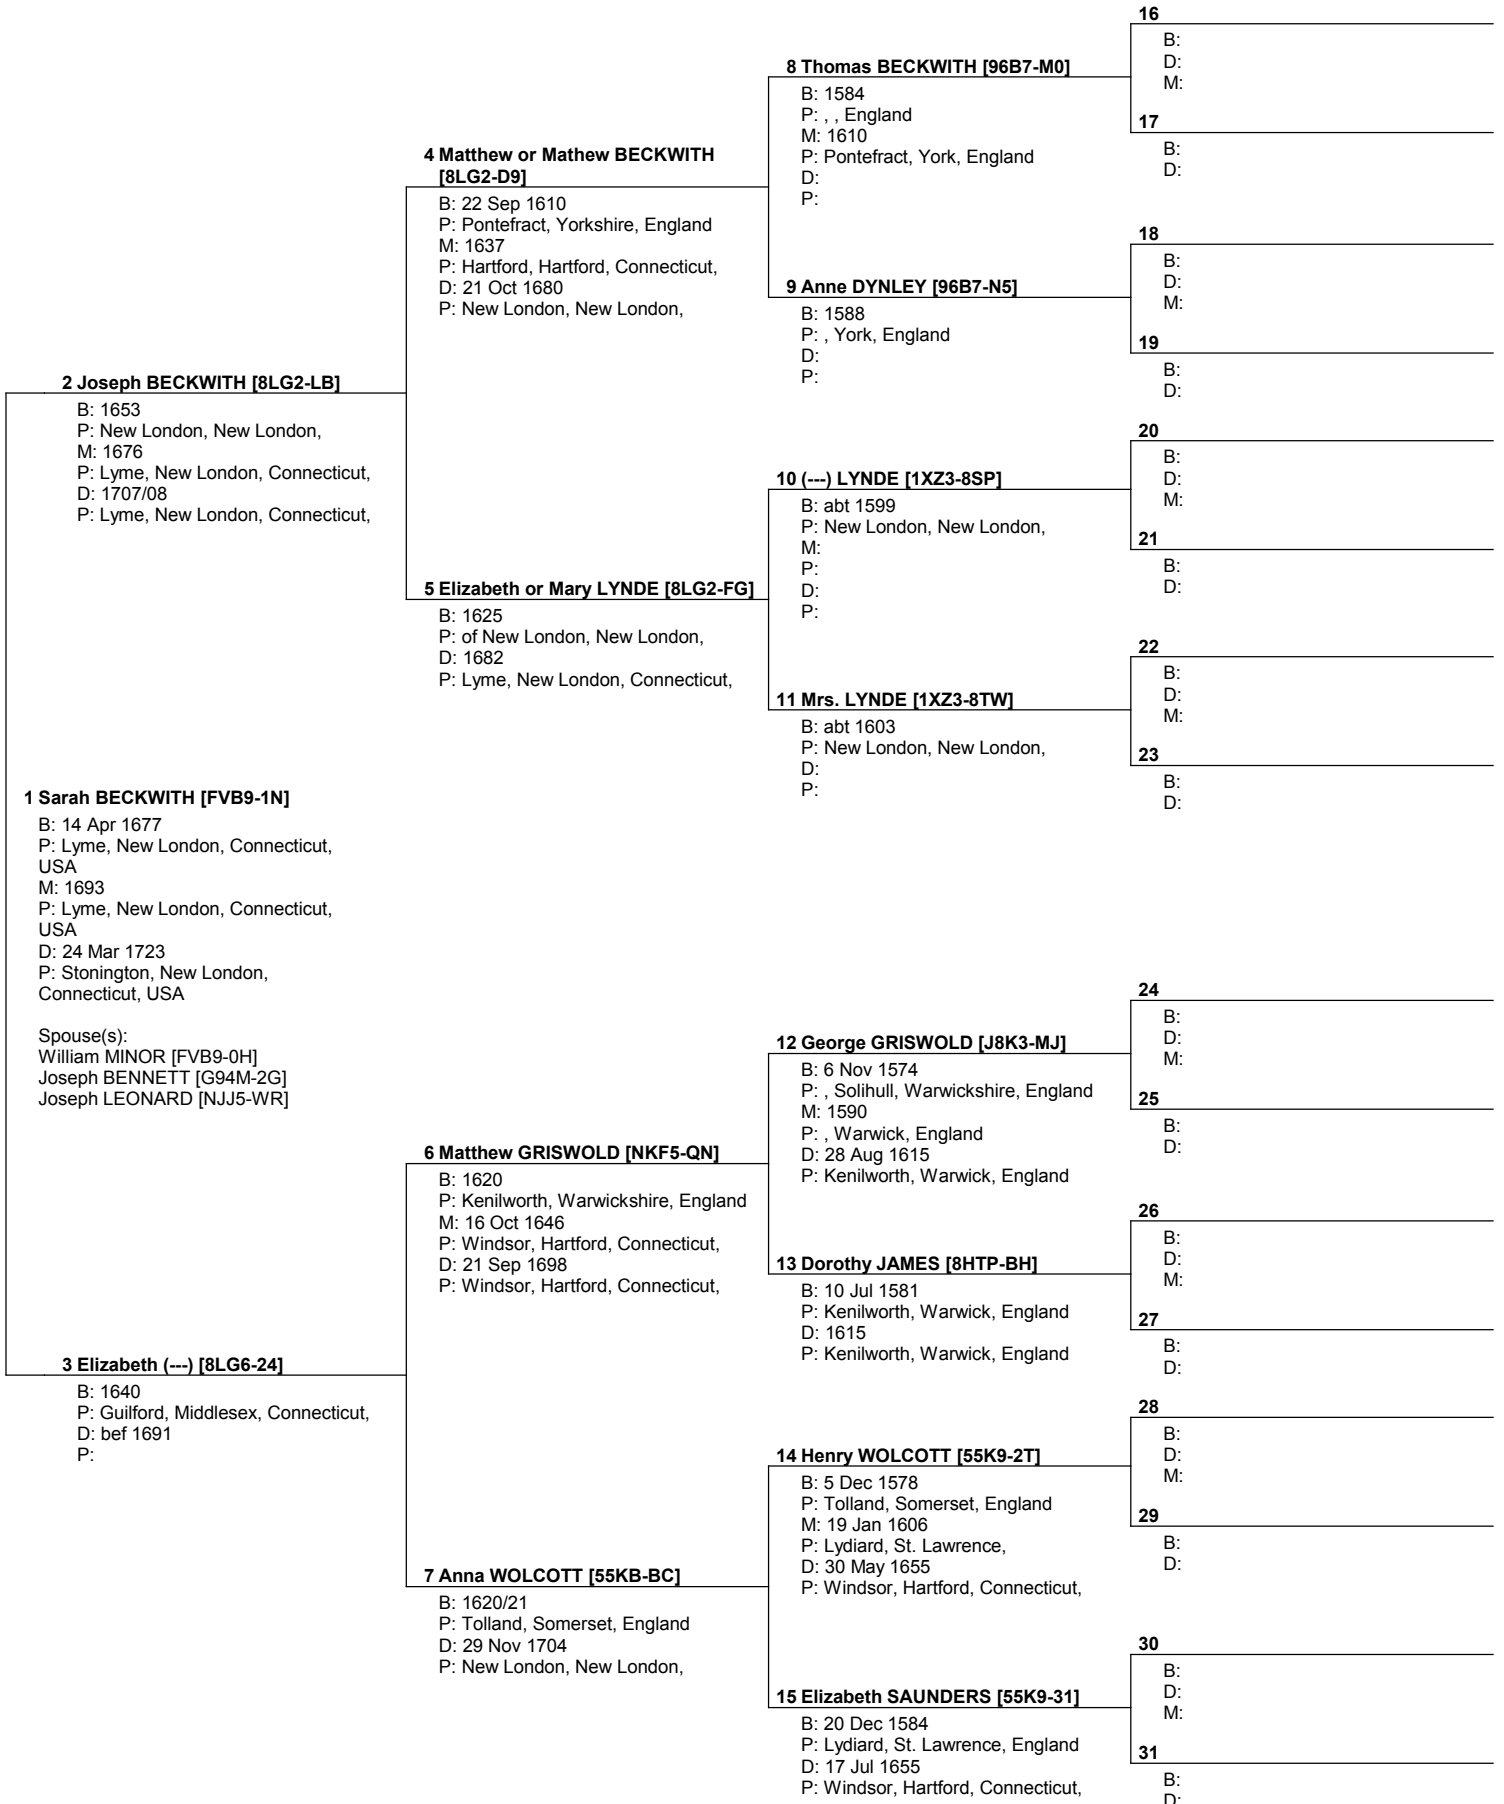

Pedigree Chart

Chart no. 28

No. 1 on this chart is the same as no. 19 on chart no. 6

Pedigree Chart

No. 1 on this chart is the same as no. 24 on chart no. 6

Pedigree Chart

Chart no. 30

No. 1 on this chart is the same as no. 25 on chart no. 6

Pedigree Chart

No. 1 on this chart is the same as no. 26 on chart no. 6

Pedigree Chart

No. 1 on this chart is the same as no. 27 on chart no. 6

Pedigree Chart

No. 1 on this chart is the same as no. 28 on chart no. 6

Pedigree Chart

Chart no. 34

No. 1 on this chart is the same as no. 29 on chart no. 6

Pedigree Chart

No. 1 on this chart is the same as no. 30 on chart no. 6

Pedigree Chart Index

5 Nov 2006

1