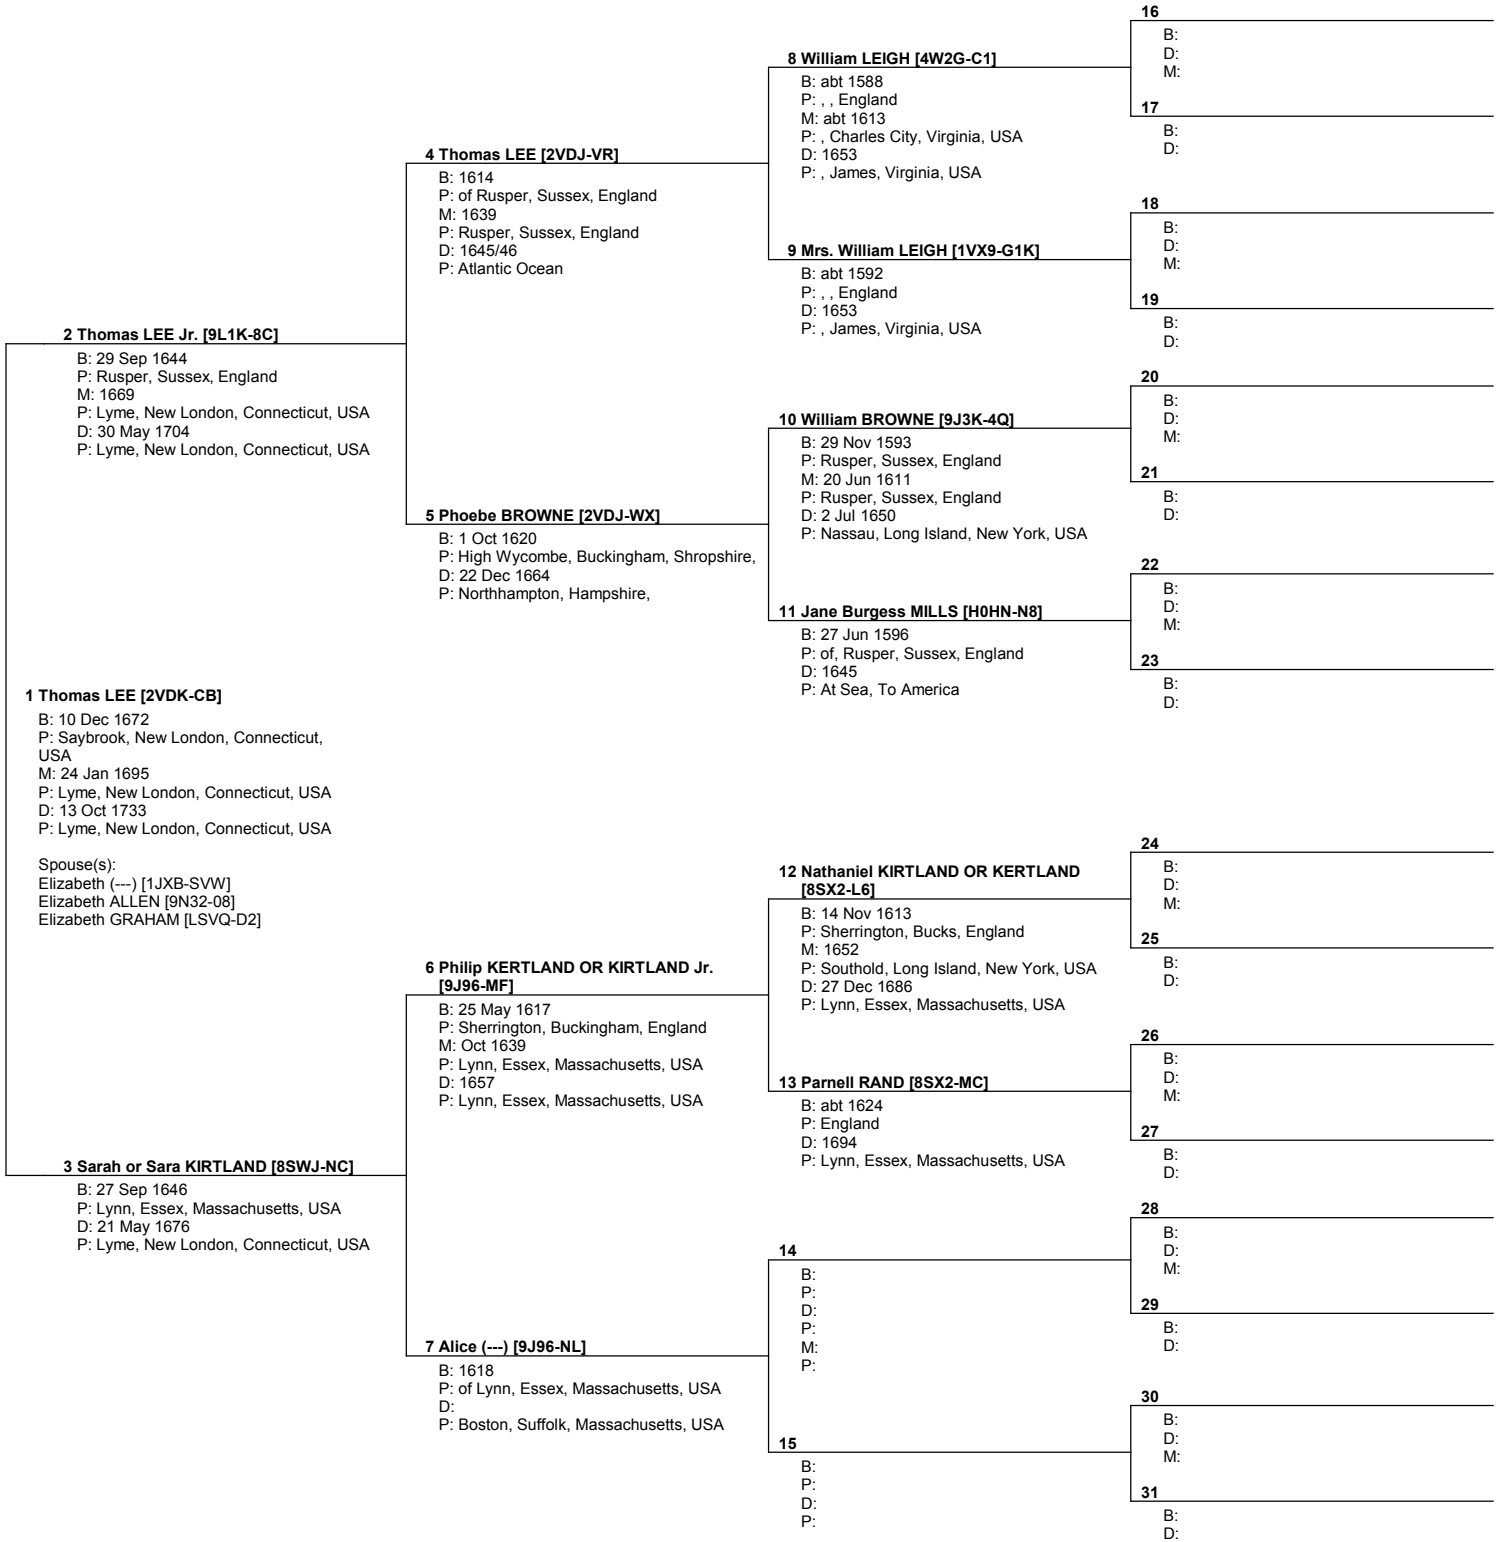

Pedigree Chart

No. 1 on this chart is the same as no. 26 on chart no. 6

Pedigree Chart

No. 1 on this chart is the same as no. 27 on chart no. 6

Pedigree Chart

No. 1 on this chart is the same as no. 28 on chart no. 6

Pedigree Chart

Chart no. 34

No. 1 on this chart is the same as no. 29 on chart no. 6

Pedigree Chart

No. 1 on this chart is the same as no. 30 on chart no. 6

Pedigree Chart Index

5 Nov 2006

1